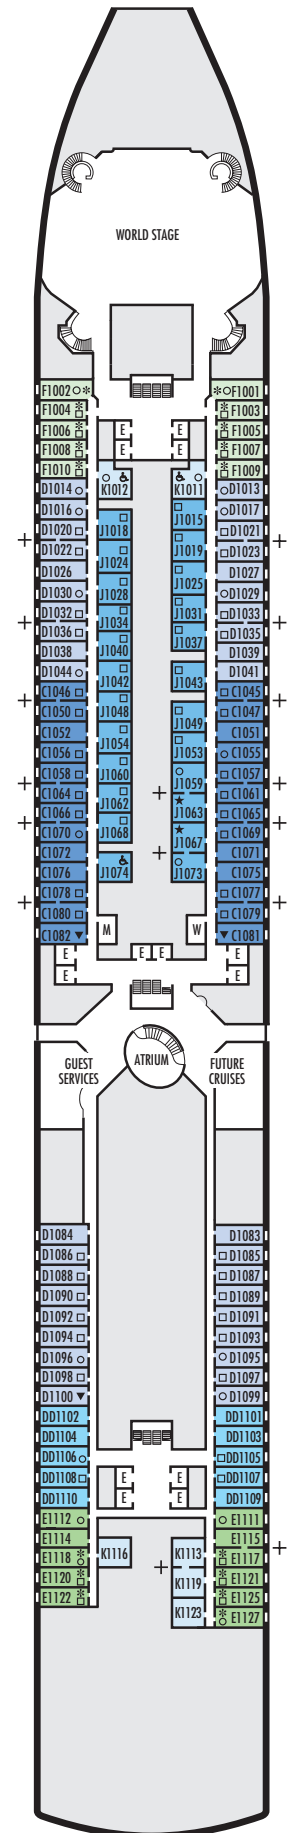

ACCESSIBILITY

STATEROOM SYMBOL LEGEND

- ♿ **Fully Accessible:** Suites SC6175, SC6164, SS6108, SY5002 & SY5001 have a bathtub and transfer shower. Staterooms VB6004, VB6003, J1074, K1012 & K1011 have a roll-in shower only.
- ▼ **Fully Accessible with Single Side Approach:** Suite SY8068 has a bathtub and transfer shower. Staterooms I-8037, D1100, C1082, C1081 have a roll-in shower, 2 twin beds with wheelchair access between the beds for meeting compliance spacing requirements although bed is convertible to queen-size bed if full compliance is not needed.
- ★ **Ambulatory Accessible:** Staterooms VA8032, VA8031, VA6049, VA5140, VA5137, VA5054, VA5051, VA4132, VA4131, H4090, H4089, VA4052 & VA4051 have a shower with no threshold. Staterooms J1063 and J1067 are shower only with small step into bathroom.

For more information regarding accessibility features on our ships please visit the [Accessibility](#) section of our website.

OCEAN-VIEW STATEROOMS

- C ■ D ■ DD ■ E ■ F

Large: 2 lower beds convertible to 1 queen-size bed, bathtub & shower.
Approximately 174–180 sq. ft.

INTERIOR STATEROOMS

- J

Large: 2 lower beds convertible to 1 queen-size bed, shower.
Approximately 151–233 sq. ft.

- K

Large or Standard: 2 lower beds convertible to 1 queen-size bed, shower.
Approximately 151–233 sq. ft.

DECK 1—MAIN DECK

Staterooms 1001–1127

Main Deck