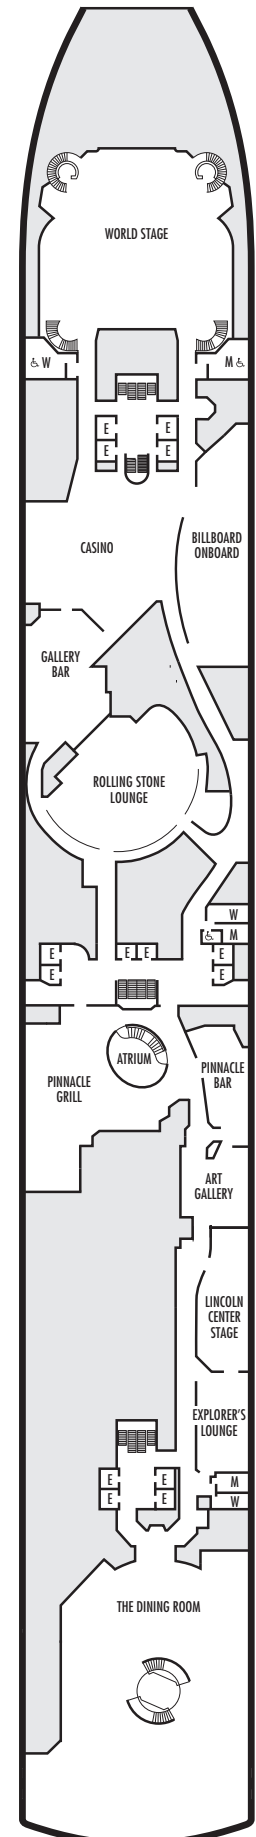

OOSTERDAM

DECK PLANS & STATEROOMS

The deck plans are color-coded by category of stateroom, and the category letter precedes the stateroom number in each room. All staterooms are equipped with interactive LED television with On Demand movies, programming and multichannel music; mini-bar; mini-safe; data port; telephone.

Important Note: Not all staterooms within each category have the same furniture configuration and/or facilities. Appropriate symbols within the rooms on the deck plans describe differences from the stateroom descriptions below.

All information is subject to change.

STATEROOM SYMBOL LEGEND

- Quad (2 lower beds, 1 sofa bed, 1 upper)
- Triple (2 lower beds, 1 sofa bed)
- △ Partial sea view
- × Fully obstructed view
- + Connecting rooms
- Shower only
- ♣ Single sink vanity
- Staterooms have solid steel verandah railings instead of clear-view Plexiglas® railings

ACCESSIBILITY

STATEROOM SYMBOL LEGEND

- ♿ **Fully Accessible:** Suites SC6175, SC6164, SS6108, SY5002 & SY5001 have a bathtub and transfer shower. Staterooms VB6004, VB6003, J1074, K1012 & K1011 have a roll-in shower only.
- ▼ **Fully Accessible with Single Side Approach:** Suite SY8068 has a bathtub and transfer shower. Staterooms I-8037, D1100, C1082, C1081 have a roll-in shower, 2 twin beds with wheelchair access between the beds for meeting compliance spacing requirements although bed is convertible to queen-size bed if full compliance is not needed.
- ★ **Ambulatory Accessible:** Staterooms VA8032, VA8031, VA6049, VA5140, VA5137, VA5054, VA5051, VA4132, VA4131, H4090, H4089, VA4052 & VA4051 have a shower with no threshold. Staterooms J1063 and J1067 are shower only with small step into bathroom