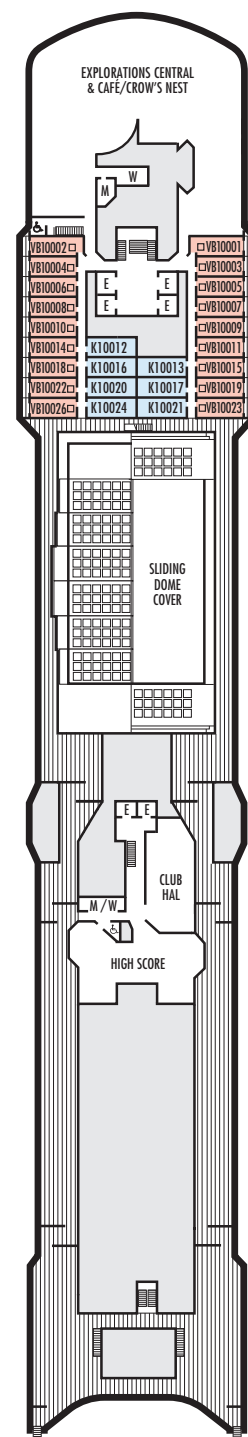

ACCESSIBILITY

STATEROOM SYMBOL LEGEND

- ♿ **Fully Accessible:** Suites SC6175, SC6164, SS6108, SY5002 & SY5001 have a bathtub and transfer shower. Staterooms VB6004, VB6003, J1074, K1012 & K1011 have a roll-in shower only.
- ▼ **Fully Accessible with Single Side Approach:** Suite SY8068 has a bathtub and transfer shower. Staterooms I-8037, D1100, C1082, C1081 have a roll-in shower, 2 twin beds with wheelchair access between the beds for meeting compliance spacing requirements although bed is convertible to queen-size bed if full compliance is not needed.
- ★ **Ambulatory Accessible:** Staterooms VA8032, VA8031, VA6049, VA5140, VA5137, VA5054, VA5051, VA4132, VA4131, H4090, H4089, VA4052 & VA4051 have a shower with no threshold. Staterooms J1063 and J1067 are shower only with small step into bathroom

For more information regarding accessibility features on our ships please visit the [Accessibility](#) section of our website.

VERANDAH STATEROOMS

VB

Verandah: 2 lower beds convertible to 1 queen-size bed, bathtub & shower, sitting area, private verandah, floor-to-ceiling windows. Approximately 212–359 sq. ft including verandah.

INTERIOR STATEROOMS

K

Large or Standard: 2 lower beds convertible to 1 queen-size bed, shower. Approximately 151–233 sq. ft.

Observation Deck