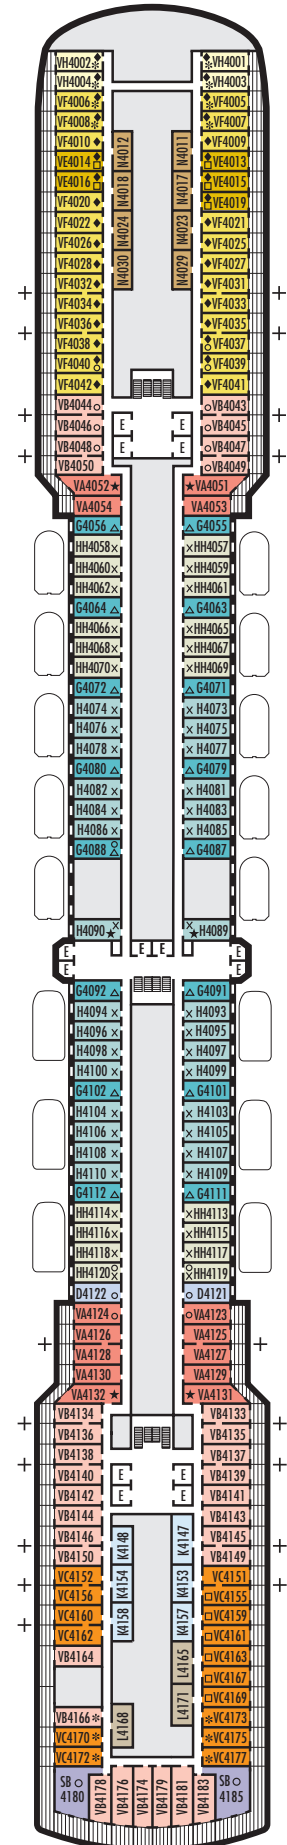

OOSTERDAM

DECK PLANS & STATEROOMS

The deck plans are color-coded by category of stateroom, and the category letter precedes the stateroom number in each room. All staterooms are equipped with interactive LED television with On Demand movies, programming and multichannel music; mini-bar; mini-safe; data port; telephone.

Important Note: Not all staterooms within each category have the same furniture configuration and/or facilities. Appropriate symbols within the rooms on the deck plans describe differences from the stateroom descriptions below.

All information is subject to change.

STATEROOM SYMBOL LEGEND

- Quad (2 lower beds, 1 sofa bed, 1 upper)
- Triple (2 lower beds, 1 sofa bed)
- △ Partial sea view
- × Fully obstructed view
- + Connecting rooms
- Shower only
- ♠ Single sink vanity
- Staterooms have solid steel verandah railings instead of clear-view Plexiglas® railings

ACCESSIBILITY STATEROOM SYMBOL LEGEND

- ♿ **Fully Accessible:** Suites SC6175, SC6164, SS6108, SY5002 & SY5001 have a bathtub and transfer shower. Staterooms VB6004, VB6003, J1074, K1012 & K1011 have a roll-in shower only.
- ▼ **Fully Accessible with Single Side Approach:** Suite SY8068 has a bathtub and transfer shower. Staterooms I-8037, D1100, C1082, C1081 have a roll-in shower, 2 twin beds with wheelchair access between the beds for meeting compliance spacing requirements although bed is convertible to queen-size bed if full compliance is not needed.
- ★ **Ambulatory Accessible:** Staterooms VA8032, VA8031, VA6049, VA5140, VA5137, VA5054, VA5051, VA4132, VA4131, H4090, H4089, VA4052 & VA4051 have a shower with no threshold. Staterooms J1063 and J1067 are shower only with small step into bathroom