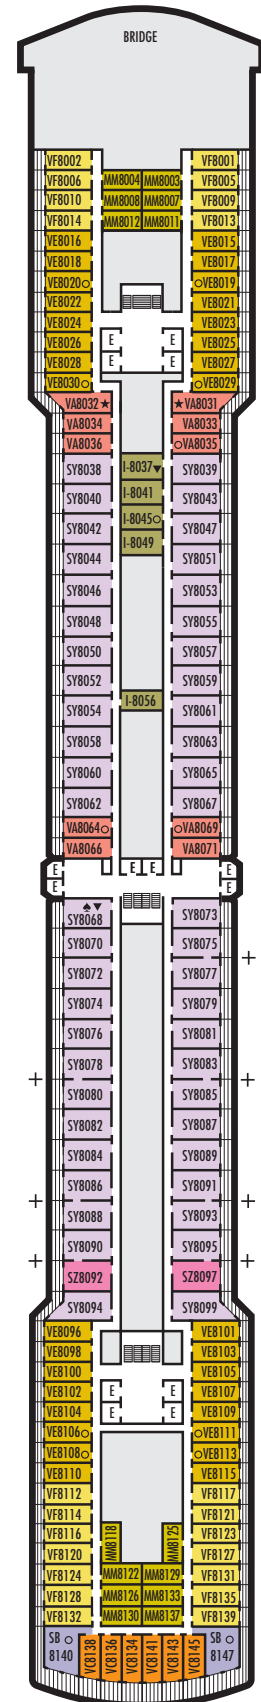

For more information regarding accessibility features on our ships please visit the [Accessibility](#) section of our website.

VERANDAH SUITES

SB

Neptune Suites: 2 lower beds convertible to 1 king-size bed, bathroom with dual sink vanity, full-size whirlpool bath & shower & additional shower stall, large sitting area, dressing room, private verandah, 1 sofa bed for 2 persons, floor-to-ceiling windows. Approximately 500–712 sq. ft. including verandah.

SY SZ

Signature Suites: 2 lower beds convertible to 1 queen-size bed, bathroom with dual sink vanity, full-size whirlpool bath & shower & additional shower stall, large sitting area, private verandah, 1 sofa bed for 1 person, floor-to-ceiling windows. Approximately 372–384 sq. ft. including verandah.

VERANDAH STATEROOMS

VA VC VE VF

Verandah: 2 lower beds convertible to 1 queen-size bed, bathtub & shower, sitting area, private verandah, floor-to-ceiling windows. Approximately 212–359 sq. ft. including verandah.

INTERIOR STATEROOMS

I MM

Large or Standard: 2 lower beds convertible to 1 queen-size bed, shower. Approximately 151–233 sq. ft.

Navigation Deck