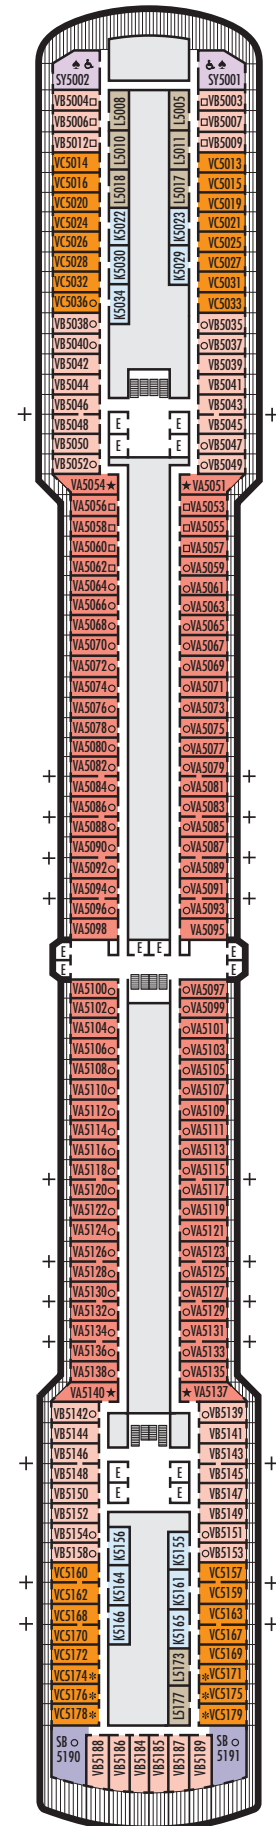

For more information regarding accessibility features on our ships please visit the [Accessibility](#) section of our website.

VERANDAH SUITES

SB

Neptune Suites: 2 lower beds convertible to 1 king-size bed, bathroom with dual sink vanity, full-size whirlpool bath & shower & additional shower stall, large sitting area, dressing room, private verandah, 1 sofa bed for 2 persons, floor-to-ceiling windows. Approximately 500–712 sq. ft. including verandah.

SY

Signature Suites: 2 lower beds convertible to 1 queen-size bed, bathroom with dual sink vanity, full-size whirlpool bath & shower & additional shower stall, large sitting area, private verandah, 1 sofa bed for 1 person, floor-to-ceiling windows. Approximately 372–384 sq. ft. including verandah.

VERANDAH STATEROOMS

VA VB VC

Verandah: 2 lower beds convertible to 1 queen-size bed, bathtub & shower, sitting area, private verandah, floor-to-ceiling windows. Approximately 212–359 sq. ft. including verandah.

INTERIOR STATEROOMS

K

Large or Standard: 2 lower beds convertible to 1 queen-size bed, shower. Approximately 151–233 sq. ft.

L

Standard: 2 lower beds convertible to 1 queen-size bed, shower. Approximately 151–233 sq. ft.

Verandah Deck