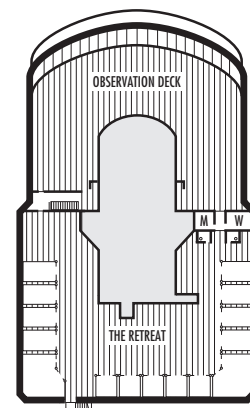

All information is subject to change.

STATEROOM SYMBOL LEGEND

- Quad (2 lower beds, 1 sofa bed, 1 upper)
- Triple (2 lower beds, 1 sofa bed)
- △ Partial sea view
- × Fully obstructed view
- + Connecting rooms
- Shower only
- ♠ Single sink vanity
- Staterooms have solid steel verandah railings instead of clear-view Plexiglas® railings

ACCESSIBILITY

STATEROOM SYMBOL LEGEND

- ♿ **Fully Accessible:** Suites SC6175, SC6164, SS6108, SY5002 & SY5001 have a bathtub and transfer shower. Staterooms VB6004, VB6003, J1074, K1012 & K1011 have a roll-in shower only.
- ▼ **Fully Accessible with Single Side Approach:** Suite SY8068 has a bathtub and transfer shower. Staterooms I-8037, D1100, C1082, C1081 have a roll-in shower, 2 twin beds with wheelchair access between the beds for meeting compliance spacing requirements although bed is convertible to queen-size bed if full compliance is not needed.
- ★ **Ambulatory Accessible:** Staterooms VA8032, VA8031, VA6049, VA5140, VA5137, VA5054, VA5051, VA4132, VA4131, H4090, H4089, VA4052 & VA4051 have a shower with no threshold. Staterooms J1063 and J1067 are shower only with small step into bathroomy

For more information regarding accessibility features on our ships please visit the [Accessibility](#) section of our website.