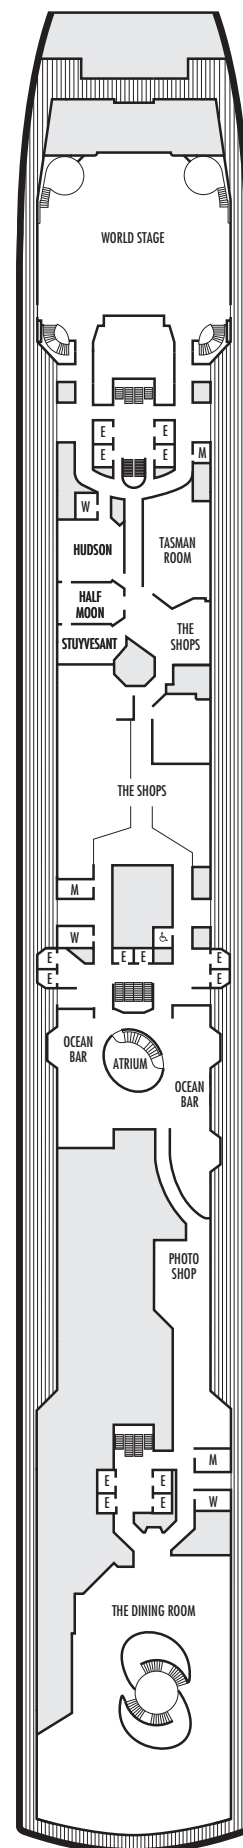

OOSTERDAM

DECK PLANS & STATEROOMS

The deck plans are color-coded by category of stateroom, and the category letter precedes the stateroom number in each room. All staterooms are equipped with interactive LED television with On Demand movies, programming and multichannel music; mini-bar; mini-safe; data port; telephone.

Important Note: Not all staterooms within each category have the same furniture configuration and/or facilities. Appropriate symbols within the rooms on the deck plans describe differences from the stateroom descriptions below.

All information is subject to change.

STATEROOM SYMBOL LEGEND

- Quad (2 lower beds, 1 sofa bed, 1 upper)
- Triple (2 lower beds, 1 sofa bed)
- △ Partial sea view
- × Fully obstructed view
- + Connecting rooms
- Shower only
- ♣ Single sink vanity
- Staterooms have solid steel verandah railings instead of clear-view Plexiglas® railings

ACCESSIBILITY

STATEROOM SYMBOL LEGEND

- ♿ **Fully Accessible:** Suites SC6175, SC6164, SS6108, SY5002 & SY5001 have a bathtub and transfer shower. Staterooms VB6004, VB6003, J1074, K1012 & K1011 have a roll-in shower only.
- ▼ **Fully Accessible with Single Side Approach:** Suite SY8068 has a bathtub and transfer shower. Staterooms I-8037, D1100, C1082, C1081 have a roll-in shower, 2 twin beds with wheelchair access between the beds for meeting compliance spacing requirements although bed is convertible to queen-size bed if full compliance is not needed.
- ★ **Ambulatory Accessible:** Staterooms VA8032, VA8031, VA6049, VA5140, VA5137, VA5054, VA5051, VA4132, VA4131, H4090, H4089, VA4052 & VA4051 have a shower with no threshold. Staterooms J1063 and J1067 are shower only with small step into bathroom