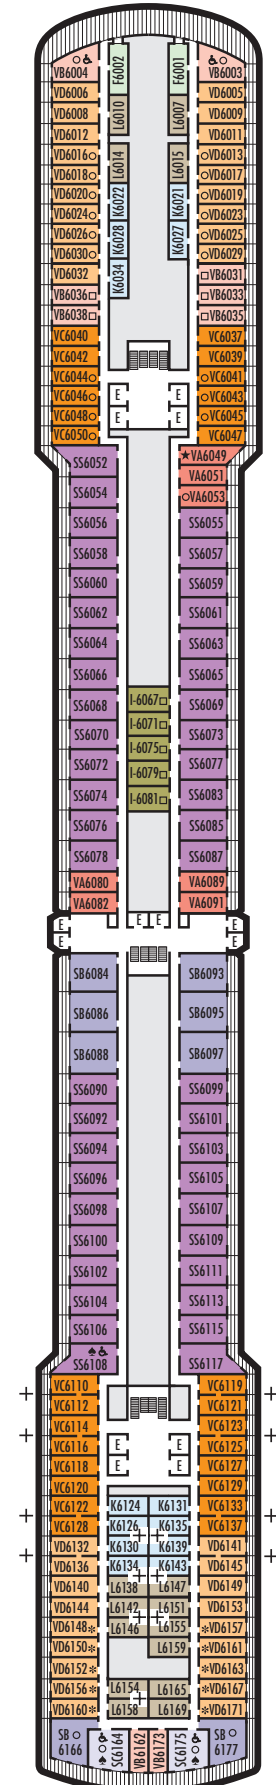

For more information regarding accessibility features on our ships please visit the [Accessibility](#) section of our website.

VERANDAH SUITES

SB SC

Neptune Suites: 2 lower beds convertible to 1 king-size bed, bathroom with dual sink vanity, full-size whirlpool bath & shower & additional shower stall, large sitting area, dressing room, private verandah, 1 sofa bed for 2 persons, floor-to-ceiling windows. Approximately 500–712 sq. ft. including verandah.

SS

Signature Suites: 2 lower beds convertible to 1 queen-size bed, bathroom with dual sink vanity, full-size whirlpool bath & shower & additional shower stall, large sitting area, private verandah, 1 sofa bed for 1 person, floor-to-ceiling windows. Approximately 372–384 sq. ft. including verandah.

VERANDAH STATEROOMS

VA VB VC VD

Verandah: 2 lower beds convertible to 1 queen-size bed, bathtub & shower, sitting area, private verandah, floor-to-ceiling windows. Approximately 213–359 sq. ft. including verandah.

OCEAN-VIEW STATEROOMS

F

Large: 2 lower beds convertible to 1 queen-size bed, bathtub & shower. Approximately 174–180 sq. ft.

INTERIOR STATEROOMS

I K

Large or Standard: 2 lower beds convertible to 1 queen-size bed, shower. Approximately 151–233 sq. ft.

L

Standard: 2 lower beds convertible to 1 queen-size bed, shower. Approximately 151–233 sq. ft.

Upper Verandah Deck