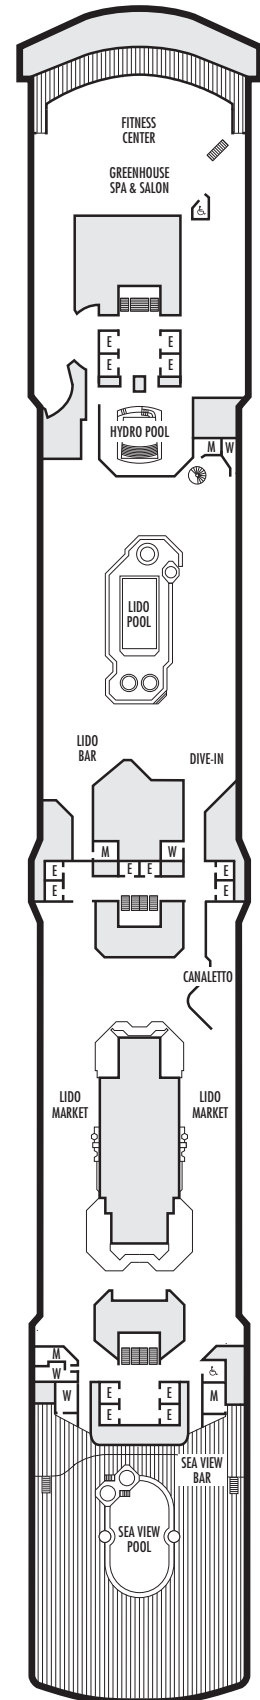

All information is subject to change.

STATEROOM SYMBOL LEGEND

- Quad (2 lower beds, 1 sofa bed, 1 upper)
- Triple (2 lower beds, 1 sofa bed)
- △ Partial sea view
- × Fully obstructed view
- + Connecting rooms
- Shower only
- ♣ Single sink vanity
- Staterooms have solid steel verandah railings instead of clear-view Plexiglas® railings

ACCESSIBILITY

STATEROOM SYMBOL LEGEND

- ♿ **Fully Accessible:** Suites SC6175, SC6164, SS6108, SY5002 & SY5001 have a bathtub and transfer shower. Staterooms VB6004, VB6003, J1074, K1012 & K1011 have a roll-in shower only.
- ▼ **Fully Accessible with Single Side Approach:** Suite SY8068 has a bathtub and transfer shower. Staterooms I-8037, D1100, C1082, C1081 have a roll-in shower, 2 twin beds with wheelchair access between the beds for meeting compliance spacing requirements although bed is convertible to queen-size bed if full compliance is not needed.
- ★ **Ambulatory Accessible:** Staterooms VA8032, VA8031, VA6049, VA5140, VA5137, VA5054, VA5051, VA4132, VA4131, H4090, H4089, VA4052 & VA4051 have a shower with no threshold. Staterooms J1063 and J1067 are shower only with small step into bathroom

For more information regarding accessibility features on our ships please visit the [Accessibility](#) section of our website.

Lido Deck