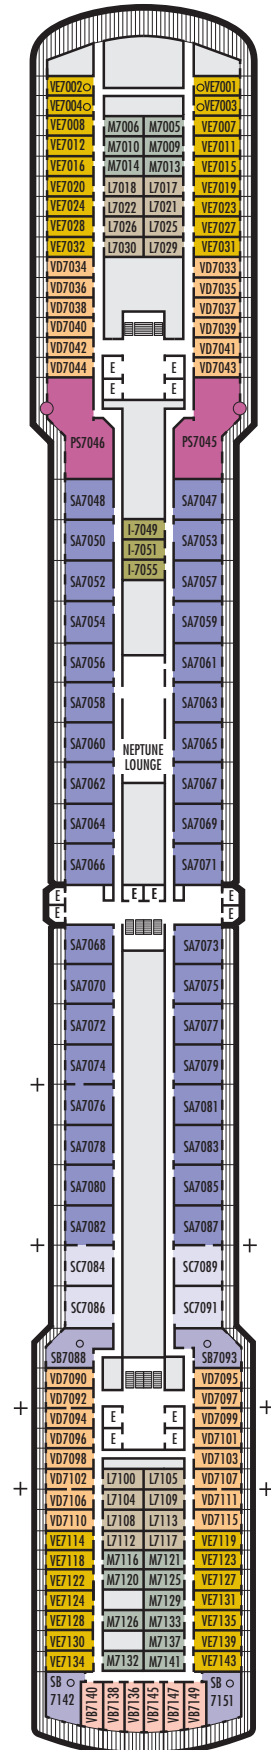

For more information regarding accessibility features on our ships please visit the [Accessibility](#) section of our website.

VERANDAH SUITES

PS

Pinnacle Suites: Bedroom with 1 king-size bed, oversized whirlpool bath & shower & additional shower stall, living room, dining room, dressing room, private verandah with whirlpool, pantry, 1 sofa bed for 2 persons, microwave, refrigerator, guest toilet, private stereo system, floor-to-ceiling windows. Approximately 1,150 sq. ft. including verandah.

SA SB SC

Neptune Suites: 2 lower beds convertible to 1 king-size bed, bathroom with dual sink vanity, full-size whirlpool bath & shower & additional shower stall, large sitting area, dressing room, private verandah, 1 sofa bed for 2 persons, floor-to-ceiling windows. Approximately 500–712 sq. ft. including verandah.

VERANDAH STATEROOMS

VB VD VE

Verandah: 2 lower beds convertible to 1 queen-size bed, bathtub & shower, sitting area, private verandah, floor-to-ceiling windows. Approximately 212–359 sq. ft. including verandah.

INTERIOR STATEROOMS

I

Large or Standard: 2 lower beds convertible to 1 queen-size bed, shower. Approximately 151–233 sq. ft.

L M

Standard: 2 lower beds convertible to 1 queen-size bed, shower. Approximately 151–233 sq. ft.

Rotterdam Deck